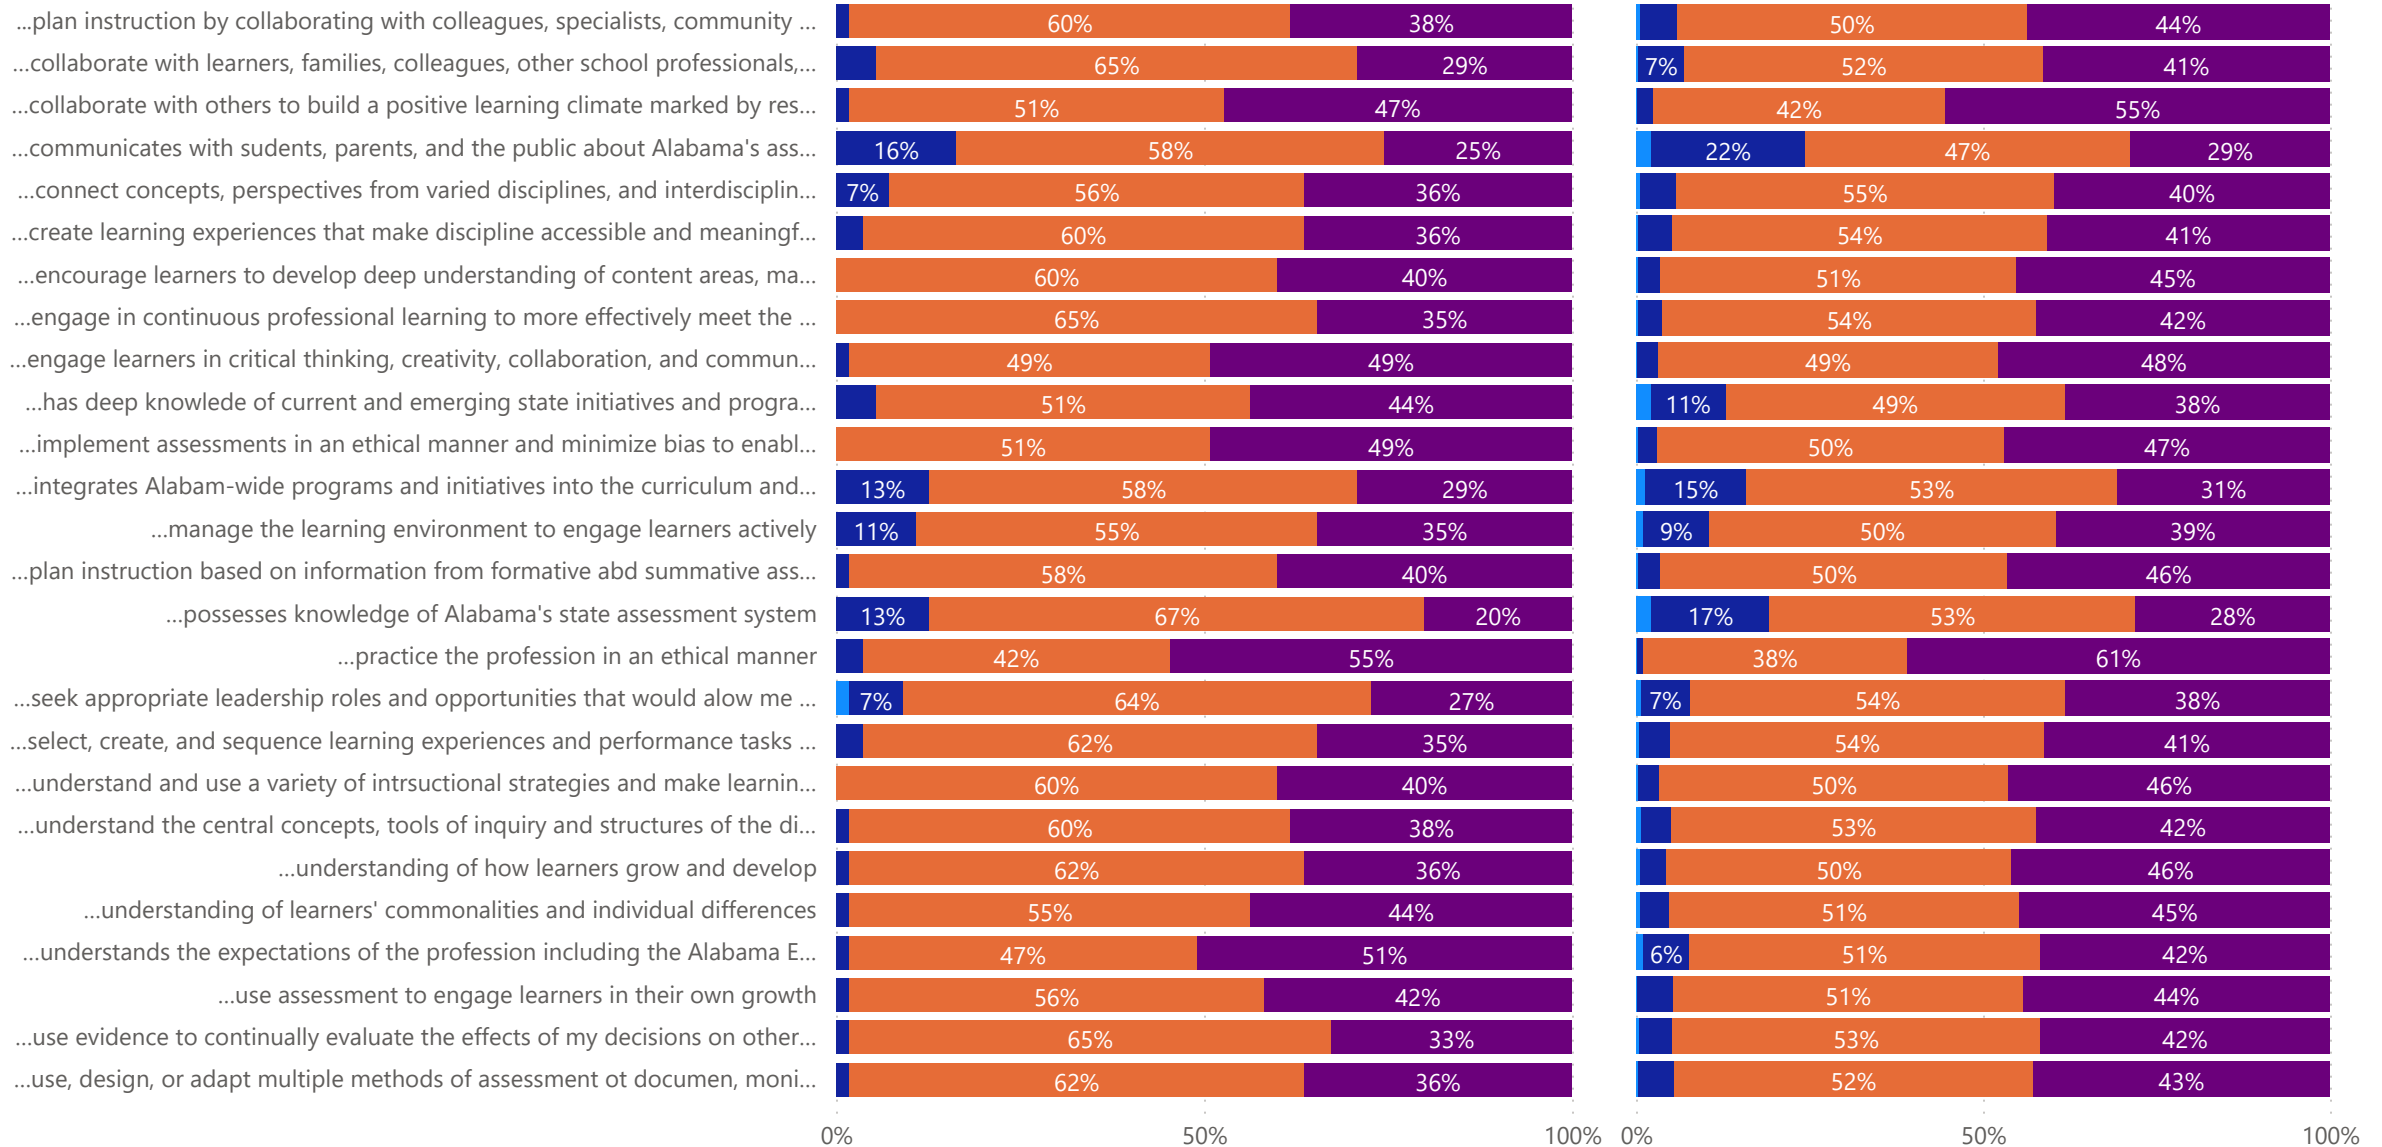

● Strongly Disagree ● Disagree ● Agree ● Strongly Agree

Alabama State Wide 1829 respondents

● Strongly Disagree ● Disagree ● Agree ● Strongly Agree

Response to the First & Second Year Teacher Survey created by the
Alabama Association of Colleges for Teacher Education
University of Montevallo - Employer Response