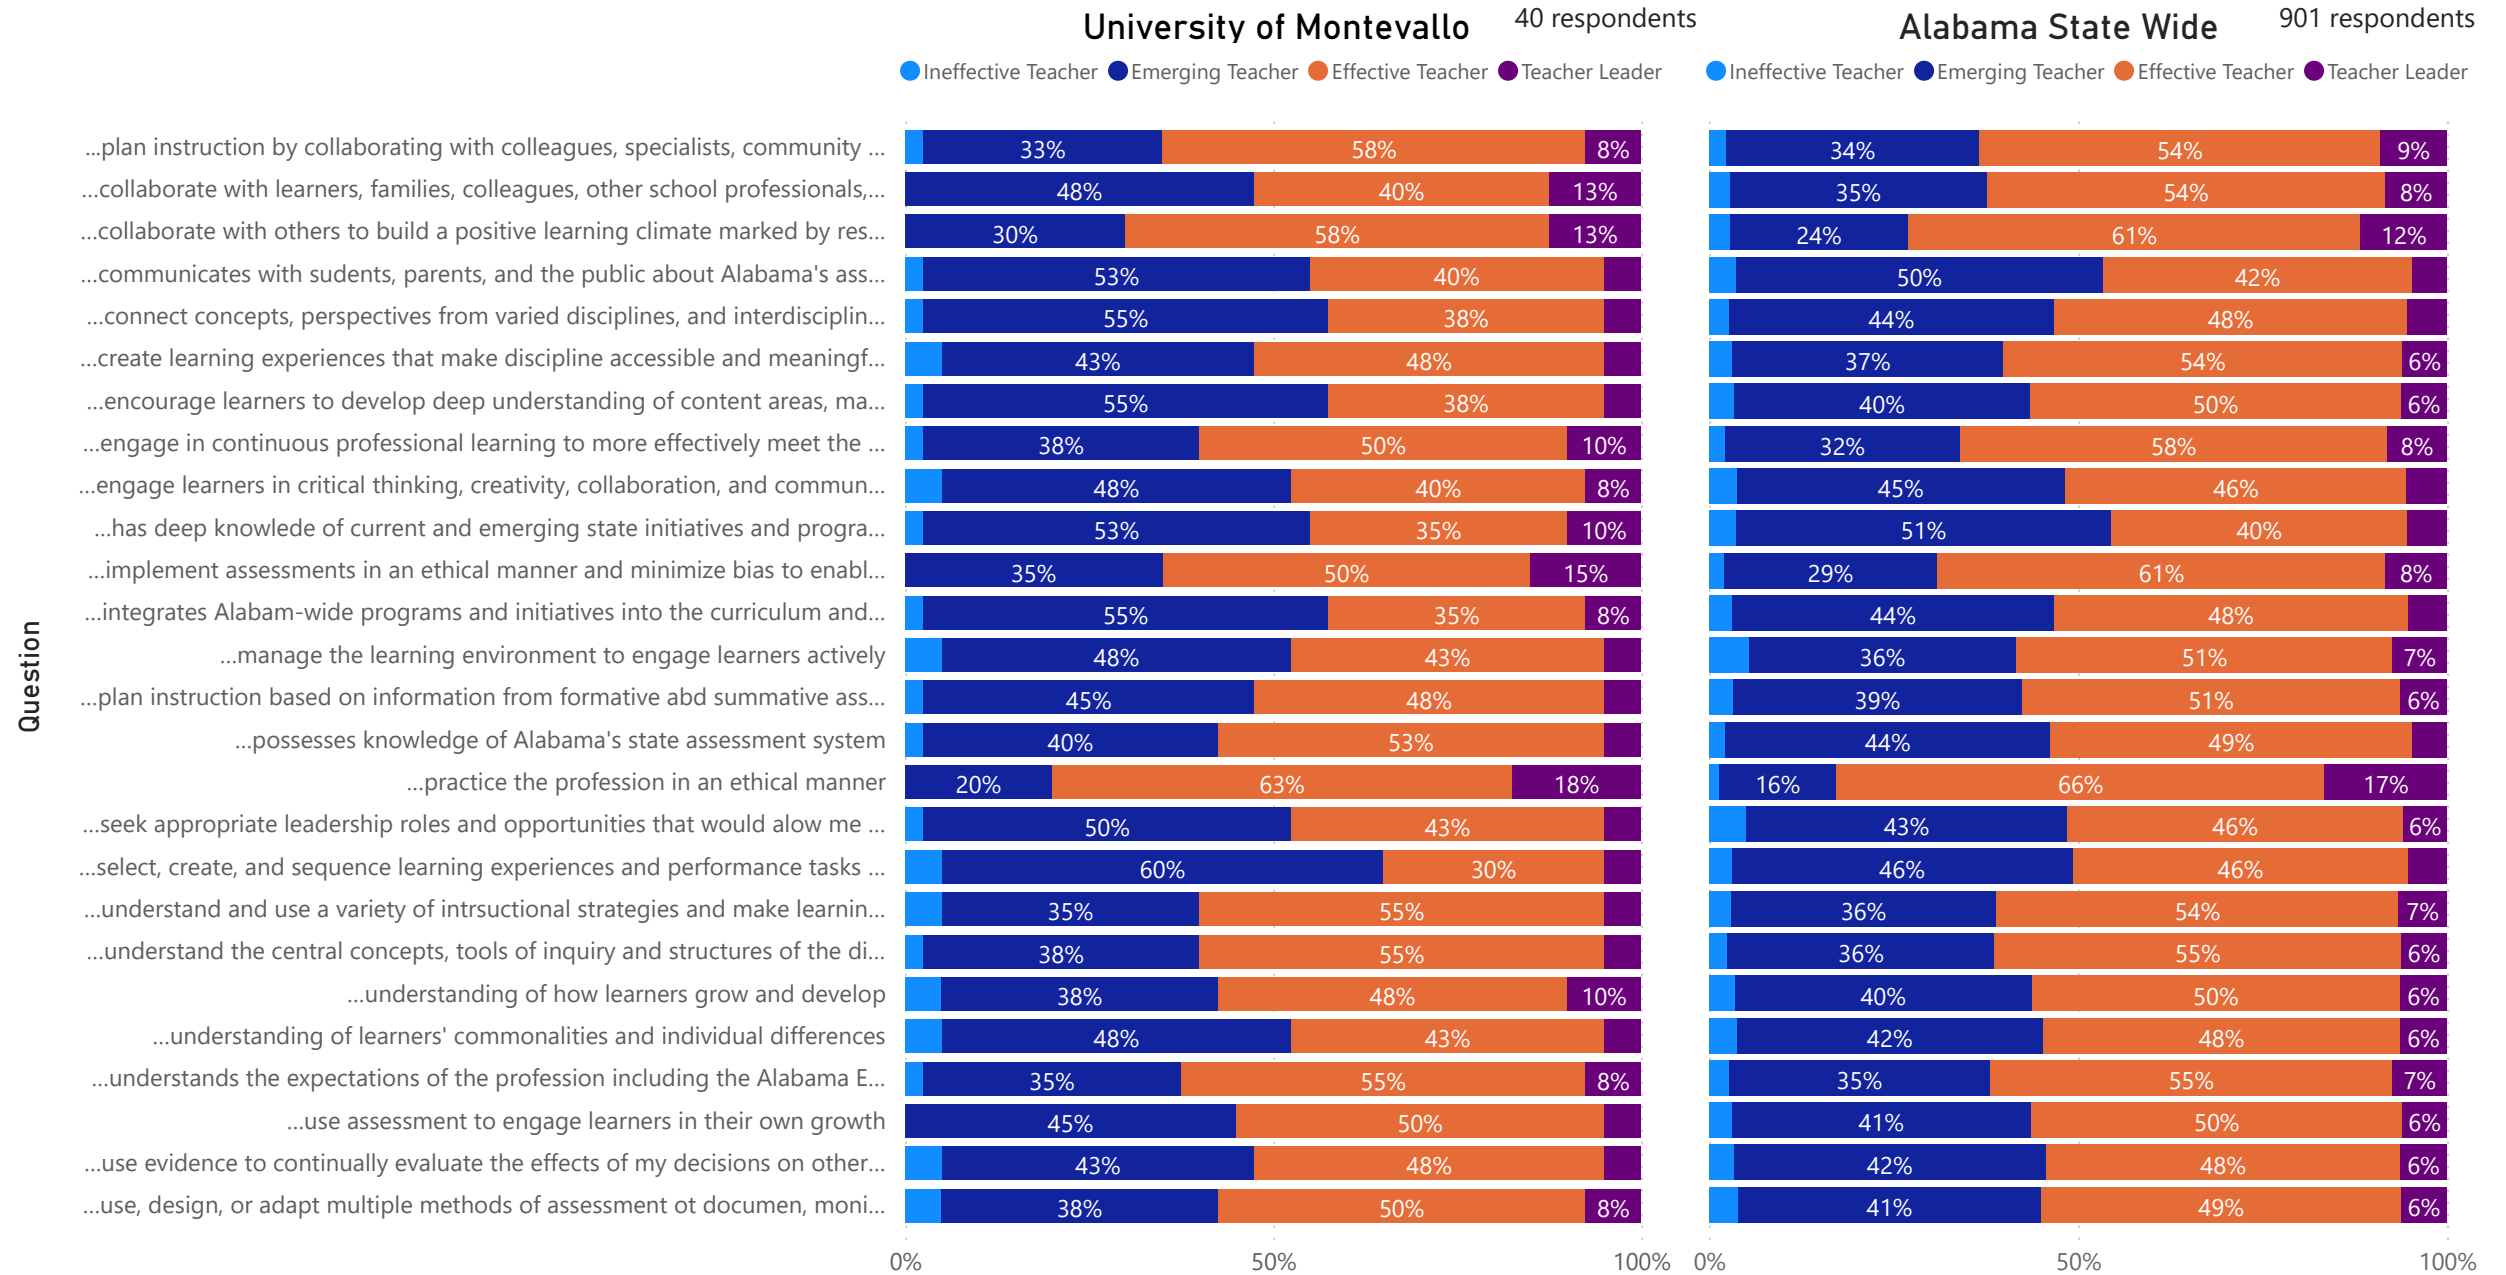

Response to the First & Second Year Teacher Survey created by the Alabama Association of Colleges for Teacher Education
University of Montevallo - Teacher Response

Questions

University of Montevallo 55 respondents

● Strongly Disagree ● Disagree ● Agree ● Strongly Agree

Alabama State Wide 1829 respondents

● Strongly Disagree ● Disagree ● Agree ● Strongly Agree

Response to the First & Second Year Teacher Survey created by the
Alabama Association of Colleges for Teacher Education
University of Montevallo - Employer Response