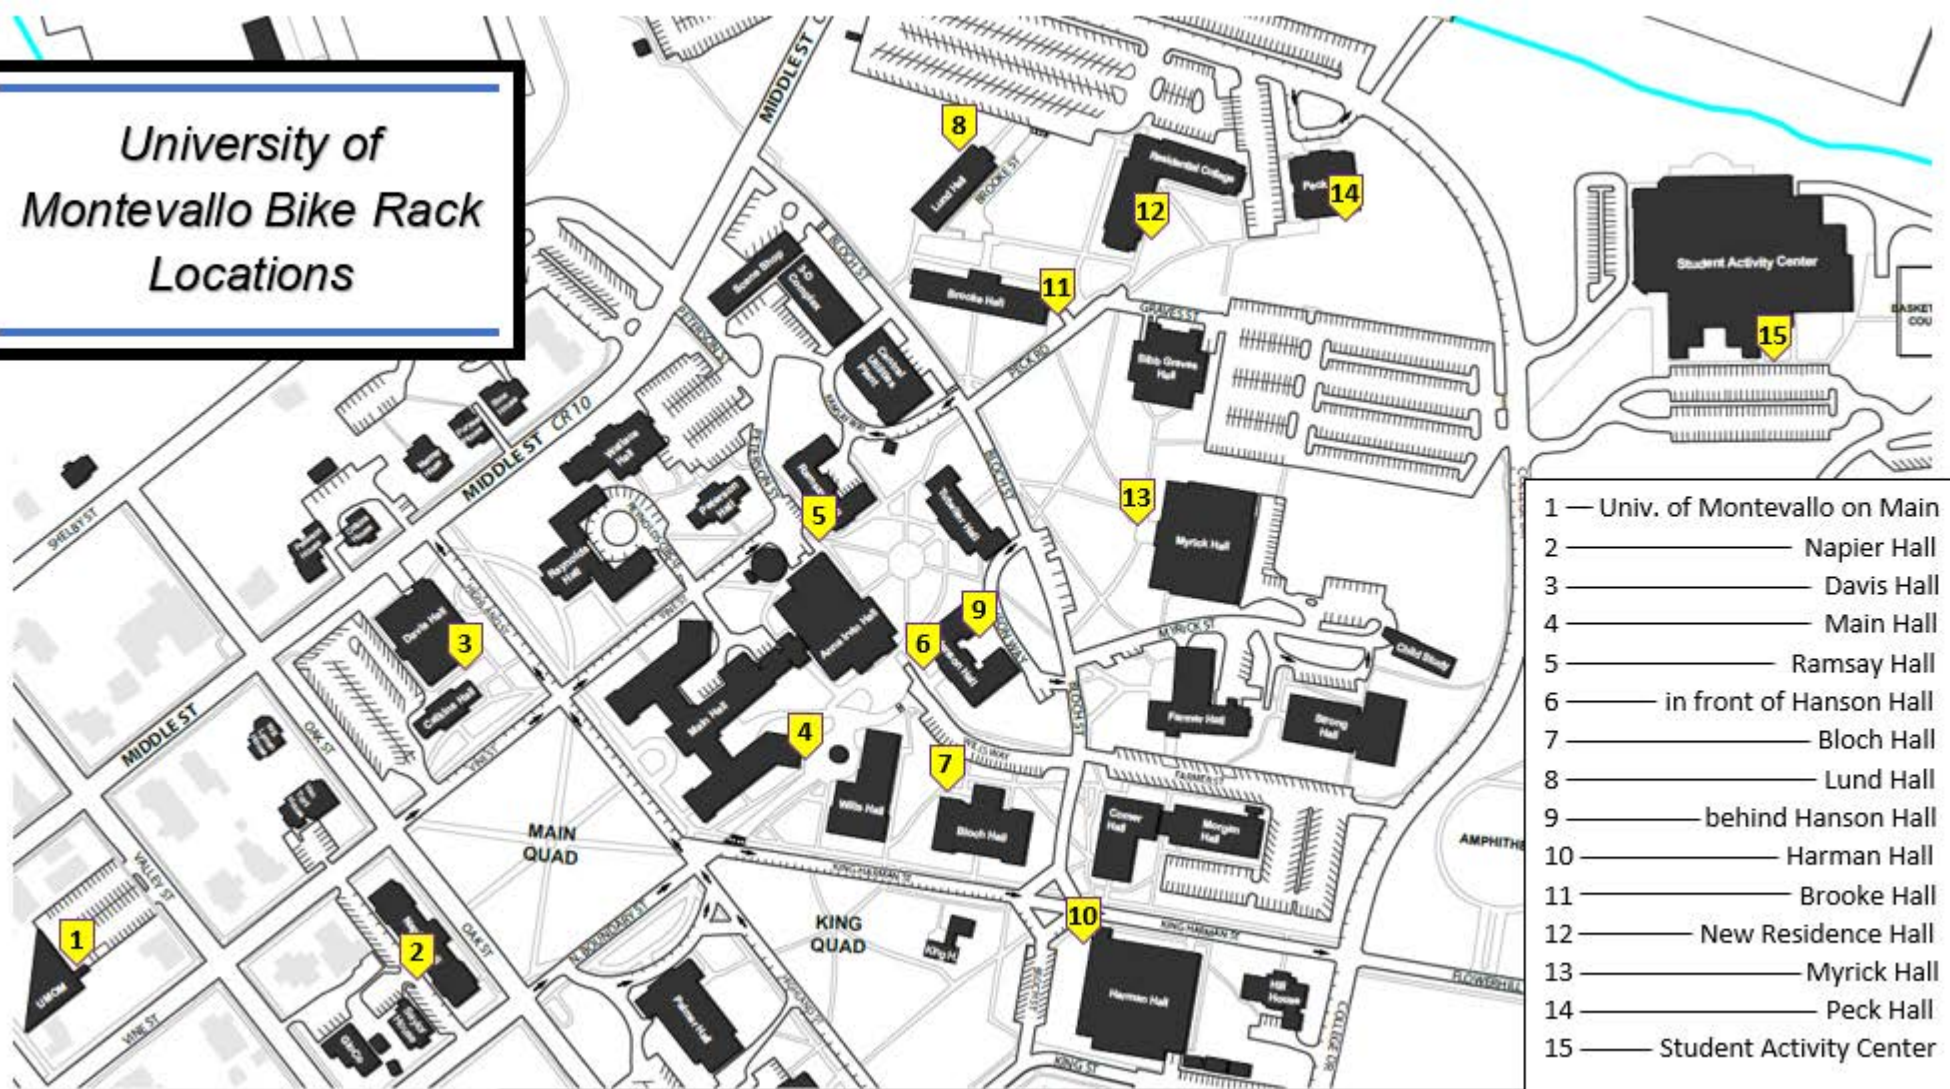

University of Montevallo Bike Rack Locations

- 1 — Univ. of Montevallo on Main
- 2 — Napier Hall
- 3 — Davis Hall
- 4 — Main Hall
- 5 — Ramsay Hall
- 6 — in front of Hanson Hall
- 7 — Bloch Hall
- 8 — Lund Hall
- 9 — behind Hanson Hall
- 10 — Harman Hall
- 11 — Brooke Hall
- 12 — New Residence Hall
- 13 — Myrick Hall
- 14 — Peck Hall
- 15 — Student Activity Center