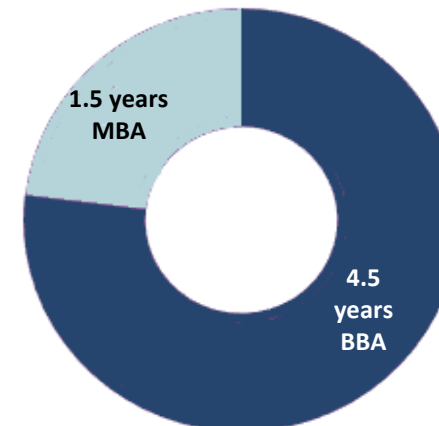

STEPHENS COLLEGE OF BUSINESS – 2016 RESULTS AT A GLANCE

College Enrollment 2011 vs. 2016

BBA - Starting Salaries on the Rise

MBA salary data currently not available

Enrollment and Graduation Trends 2011-2016

Enrollment with Graduation

Change In Enrollment 2011 vs. 2016

Time to Graduation

Business majors graduating in 2016-17 who began his/her academic career at UM completed the BBA degree in 4.5 years.*

*Based on 130 hour degree, which was reduced to 120 hour degree effective September 2015.