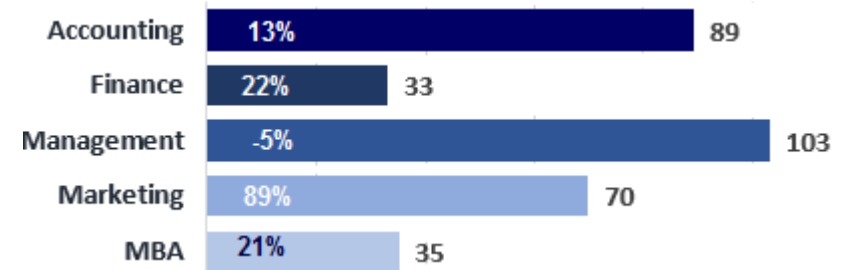

STEPHENS COLLEGE OF BUSINESS – 2016 RESULTS AT A GLANCE

College Enrollment 2011 vs. 2016

BBA - Starting Salaries on the Rise

MBA salary data currently not available

Enrollment and Graduation Trends 2011-2016

Enrollment with Graduation

Change In Enrollment 2011 vs. 2016

Time to Graduation

Business majors graduating in 2016-17 who began his/her academic career at UM completed the BBA degree in 4.5 years.*

*Based on 130 hour degree, which was reduced to 120 hour degree effective September 2015.