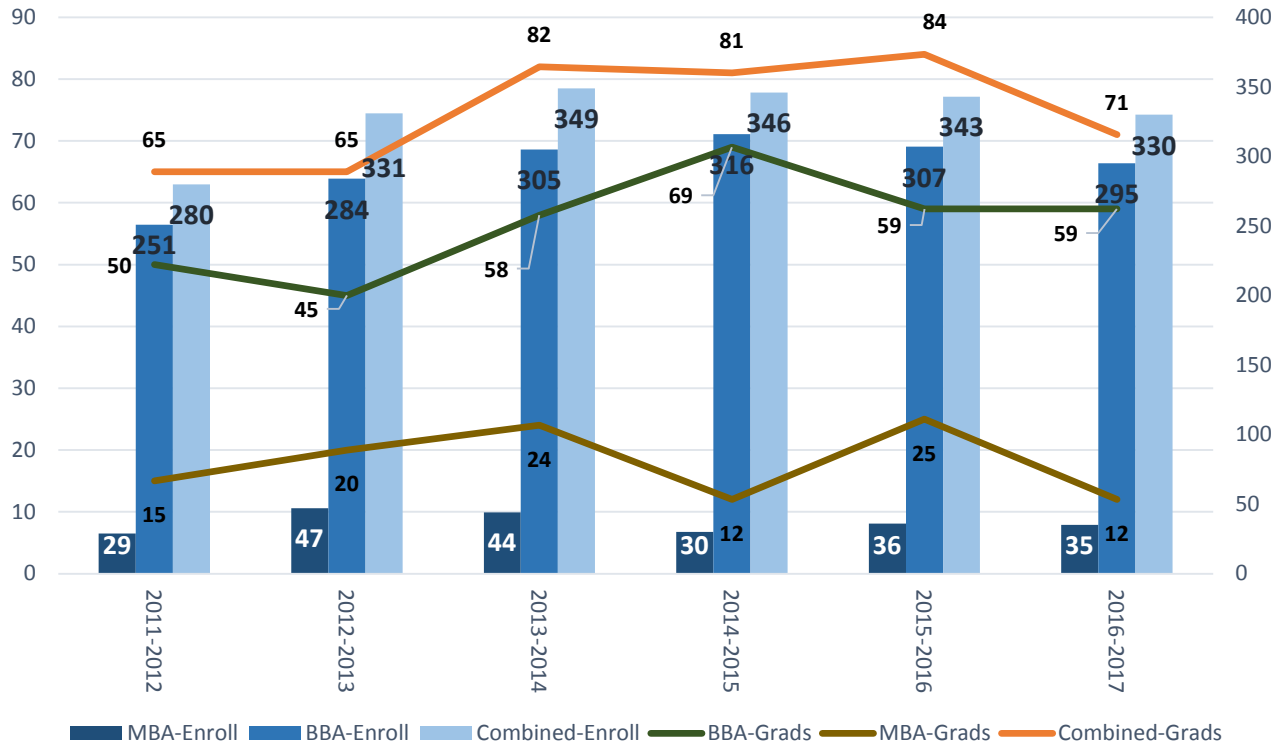

STEPHENS COLLEGE OF BUSINESS – 2016 RESULTS AT A GLANCE

College Enrollment 2011 vs. 2016

BBA - Starting Salaries on the Rise

MBA salary data currently not available

Enrollment and Graduation Trends 2011-2016

Enrollment with Graduation

Change In Enrollment 2011 vs. 2016

Time to Graduation

Business majors graduating in 2016-17 who began his/her academic career at UM completed the BBA degree in 4.5 years.*

*Based on 130 hour degree, which was reduced to 120 hour degree effective September 2015.