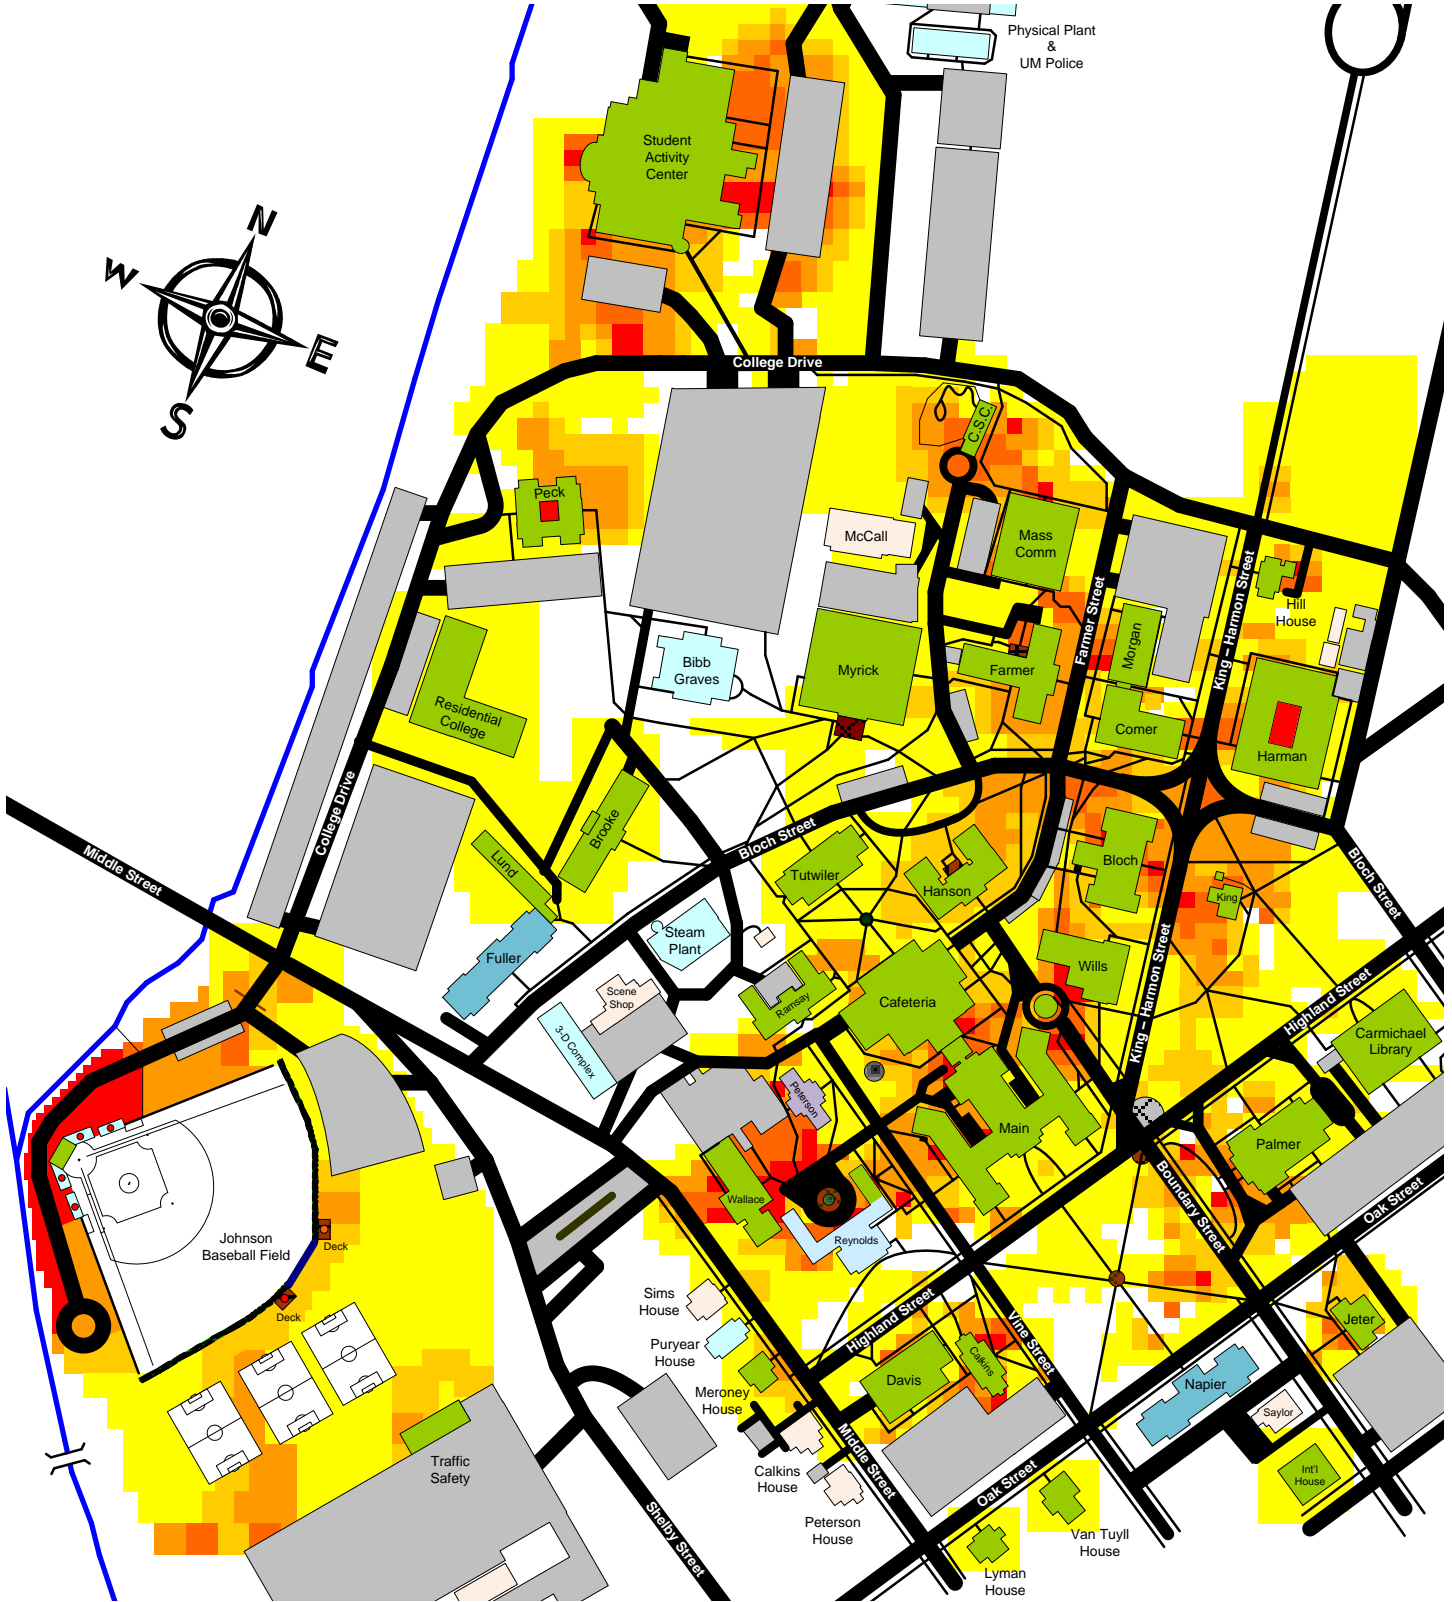

University of Montevallo Campus Wireless Map - May 2009

Wireless Signal Strength

■ Excellent	■ Very Good	■ Good	■ Fair	■ Poor	 No Signal
--	---	--	---	--	--

Landmarks

■ Networked Building: Wired & Wireless	■ Networked Building: Wired (Wireless Planned for Fall 2009)	■ Networked Building: Wired & Partial Wireless
■ Networked Building: Wired Only	■ Non - Networked Building	■ Non - Networked Building: Wired & Wireless Planned for Fall 2009
		■ Parking Lot